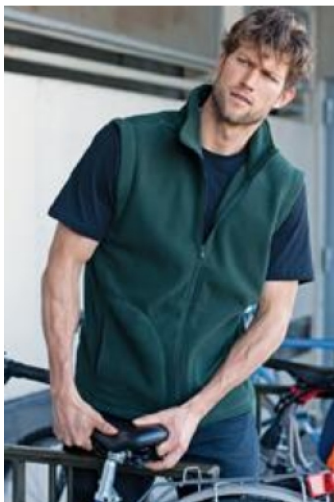

KARIBAN Falco Full Zip Fleece

Code KB911

300g Polyester Micro Fleece - Zipped Pockets - Straight Hem & Cuffs

Colours: *Black - Convoy Grey - Dark Grey
Forest Green - Navy - Olive - Red - Royal*

Adult Size	S	M	L	XL	2XL	3XL
to fit chest	34/36"	38"	40"	42"	44/46"	48/50"

STANDARD PRICE

*Need more than 15?
Please call for a
competitive quote
01933 22 99 26*

Add a ½ Standard Flexi or Flock Print to the Back of Your Fleece + £2 ea.

KARIBAN Falco ¼ Zip Fleece

Colours & Sizes as above

Prices: as above
less £1/garment

Code KB912

Code KB913

KARIBAN

Luca Fleece Gilet

Colours & Sizes as above

Prices: Standard
less £1.50/garment

Many more fleece are also available

Please call 01933 22 99 26

for further details