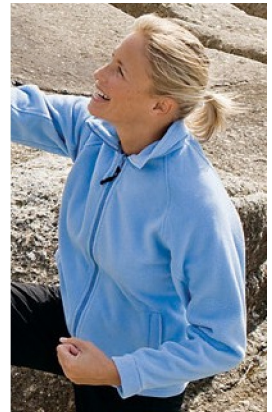

Add a ½ Standard Flexi or Flock Print to the Back of Your Fleece + £2 ea.