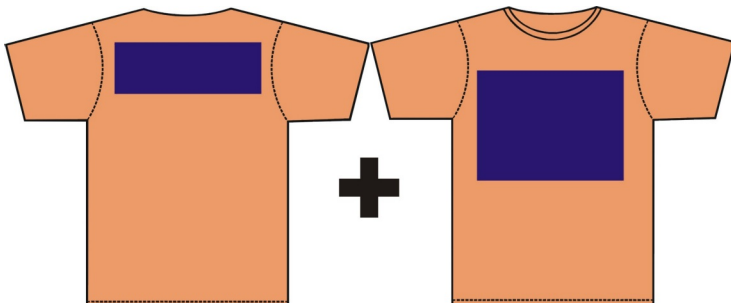

½ Standard Flexi Print
+ Standard Flexi Print

No. of T-Shirts	1	5	10	15	25
Total Price/Shirt £	12.50	11.75	11.00	10.25	9.25