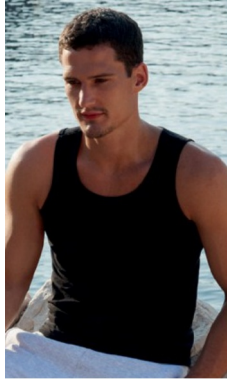

T-Shirt Directory - Sleeveless T's Tanks & Vests

A selection of the most popular styles - more available - please call for further details

Fruit of the Loom
Valuweight Athletic Vest

CODE SS100

All prices shown subject to VAT & Delivery

STANDARD PRICE

Produced using Belcro yarn for a softer feel
High cut armholes for unisex fitting
100% Cotton (H/Grey + 3% Polyester)
White 160g - Colours 165g

Size	Small	Medium	Large	XL	2XL
Chest (inches)	35/37	38/40	41/43	44/46	47/49