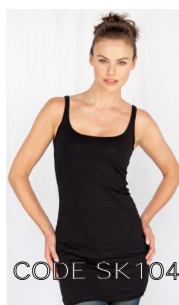

CODE SF105 Colours: Black, White

STANDARD PRICE + £2.25

Skinnifit Tank Vest

Wide bound neck and armholes
Straight hem, shaped side seams

Modern fit

100% Interlock Combed Cotton- Weight 220g

Colours: Black, Chocolate, Daisy, Fuchsia, Green, Olive, Surf Blue, White
 XXL only in Black, Fuchsia & White

Size	Small	Medium	Large	XL	XXL
Dress Size	8/10	12/14	16	18	20

CODE SK016

STANDARD PRICE + £2.25

Also From Skinnifit

Please call for further details

CODE SK150

CODE SK262

CODE SK303

CODE SK112

CODE SK104

CODE SK107

CODE SK108

Hanes Fit-T Sleeveless

CODE H5520

Size	Small	Medium	Large	XL	2XL
Chest (inches)	35	37	39	41	42

Round neck - 1x1 ribbing around collar & armholes
Twin needle stitching around hem
100% Combed Cotton - Weight 160g