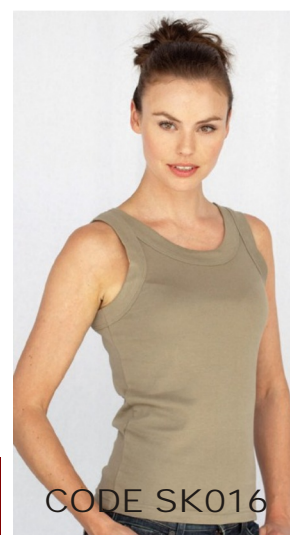

Skinnifit Tank Vest

Wide bound neck and armholes
Straight hem, shaped side seams

Modern fit

100% Interlock Combed Cotton- Weight 220g

Colours: Black, Chocolate, Daisy, Fuchsia, Green, Olive, Surf Blue, White
XXL only in Black, Fuchsia & White

Size	Small	Medium	Large	XL	XXL
Dress Size	8/10	12/14	16	18	20

CODE SK016

STANDARD PRICE + £2.25

Also From Skinnifit

Please call for further details