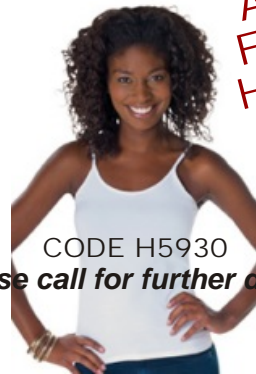

CODE H7140

Size	Small	Medium	Large	XL
Dress Size	8/10	12/14	14/16	18/20

Relaxed fitting
100% Ringspun Cotton
Weight 150g

Hanes Tasty Tank Top

Perfectly feminine style.

New super soft yarn for a perfect silky feel.

Relaxed fitting

95% Supersoft Ringspun Combed Cotton,
5% Elastine - Weight 200g

Size	Small	Medium	Large	XL
Dress Size	10	12	14	16

Colours: Black, Khaki, Light Pink,
Navy, Orange, Red, Royal Blue,
Sunflower Yellow, White

CODE H2430

STANDARD PRICE + £2.25

Also
From
Hanes

CODE H5930

Please call for further details

Bella Tanks

100% Cotton Tank Top

Colours: